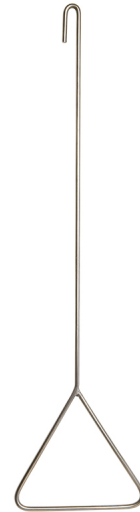

model **SP200**
Pull Rod 28"

FEATURES & BENEFITS

OPTIONS

For more information, visit www.hawesco.com or call (888) 640-4297.

SPECIFICATIONS

Model SP200 is a 28" (71.1 cm) long stainless steel pull rod.

APPLICATIONS
